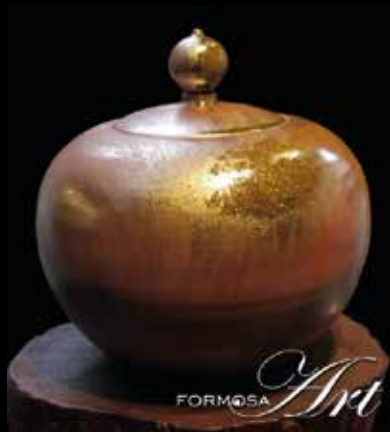

For further information please log in to our website: <http://www.FORMOSA-Art.com> or contact us via email: Service4U@FORMOSA-Art.com

TREASURE BOWLS CERAMIC

FORMOSA *Art*

Item No.: TBC-01
Material: Ceramic
Dimension: 34 x 45 x 45 cm
Weight: 9.0 kg
Comment: Stand optional 107 x 48 x 48 cm

Item No.: TBC-02
Material: Ceramic
Dimension: 24 x 26 x 26 cm
Weight: 4.0 kg
Comment: Design like TBC-01

FORMOSA *Art*

Item No.: TBC-03
Material: Ceramic
Dimension: 21 x 26 x 26 cm
Weight: 5.0 kg
Comment: